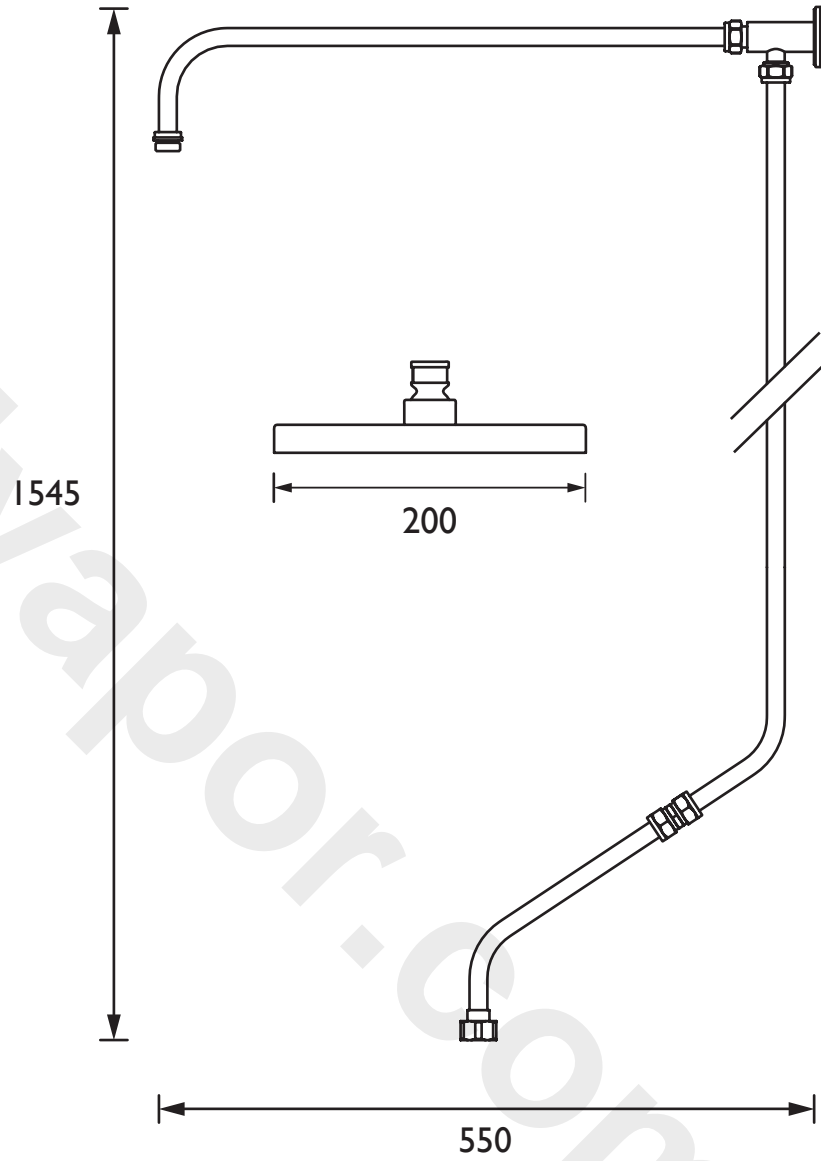

Product Code: AS2 WMT THBSM KIT C  
Revision: D1

Dimensional Drawing