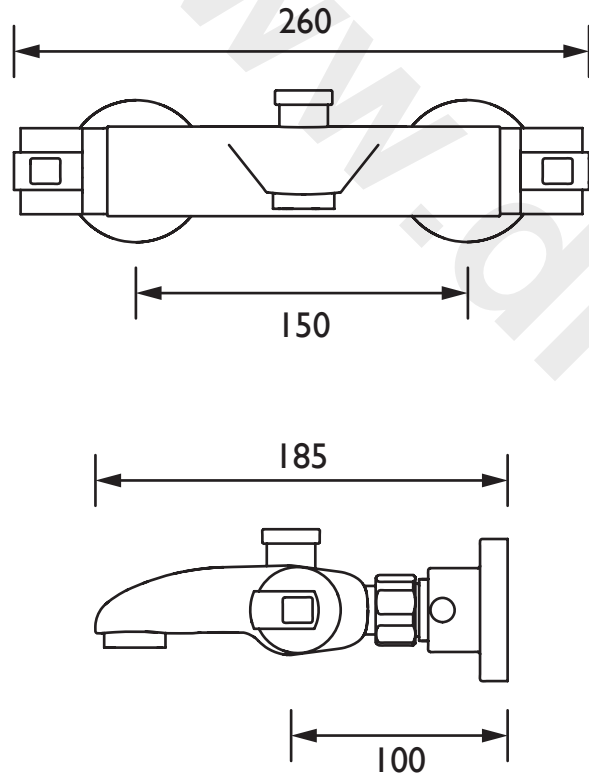

Product Code: AS2 WMT THBSM KIT C  
Revision: D1

Dimensional Drawing